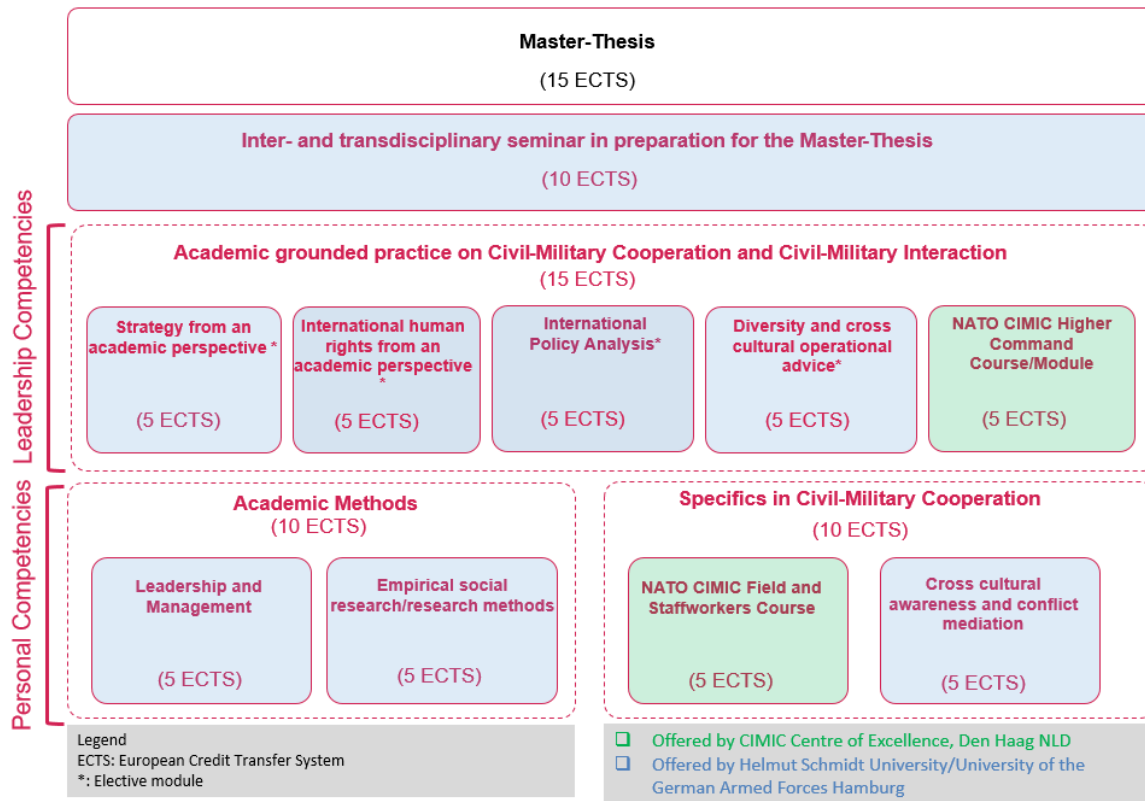

The field of Civil-Military Interaction (CMI) is highly Interdisciplinary and manifold. Complex current and future crisis require comprehensive approaches by diverse civil and military actors. The M-CMI addresses this by combining academic theories and methods with expertise and practical experience of the lecturers and participants!

Moreover, this effort complements NATO's policy on Education & Training "The Global Programming" to a great extent. The possibility to align academic and military education is proof of the high training standards in NATO.

Graduates will acquire the competencies to analyse the facets of complex crisis response on the operational and strategic levels. The mixture of face to face networking and online problem-based learning allows studying part-time. Modules consist of in-service online studies combined with compact attendance-based classes. The residential parts for most modules are two-weekend blocks and is ideal for leaders desiring to enlarge their knowledge, network and to pursue their careers simultaneously.

Modular Structure

Civil-Military Interaction (CMI)

Master of Arts: 60 ECTS

Civil-Military Cooperation Centre of Excellence

Brasserskade 227a
2497 NX The Hague, NLD
info@cimic-coe.org

www.cimic-coe.org/about-cimic/master-of-arts-cmi/

Helmut Schmidt University

Holstenhofweg 85
22043 Hamburg, DEU
zww-info@hsu-hh.de

www.hsu-hh.de/weiterbildung/en/study-programmes

Point of Contact:

Captain Sebastian Ebert
+31 (0) 651 498 915
CMImaster@cimic-coe.org